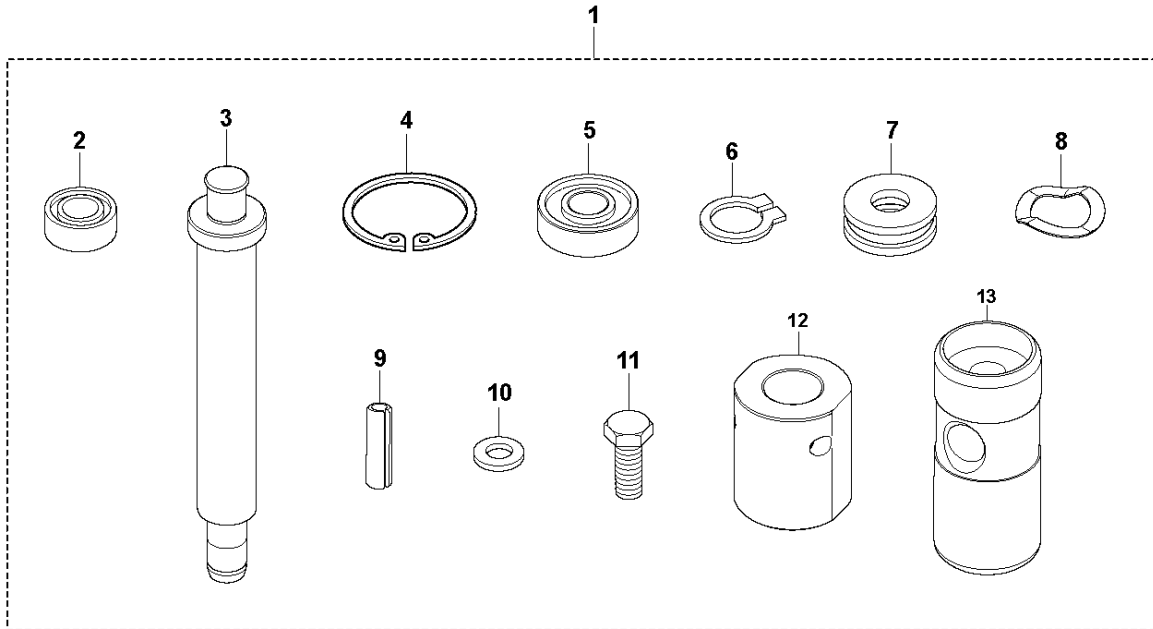

AC LG 400
FORWARD AND REVERSE PISTON REPAIR KIT

FORWARD & REVERSE PISTON REPAIR KIT
967896403, 2019-08

LG 400, 967855401, 967855402, 967896401,

Ref	Part No	Description	Remark	QTY KIT	
1	594 19 66-01	REPAIR KIT		1	
2	594 33 22-01	SEALING		1	1
3	594 18 30-01	PISTON ROD		1	1
4	594 26 64-01	RING		1	1
5	594 64 75-01	BALL BEARING		1	1
6	594 26 56-01	RING		1	1
7	594 64 76-01	BALL BEARING		1	1
8	594 64 77-01	SPRING WASHER		1	1
9	595 06 26-01	PIN		1	1
10	595 03 65-01	WASHER		4	1
11	595 10 98-01	SCREW		4	1
12	594 64 30-01	CAP		1	1
13	594 64 34-01	PISTON		1	1