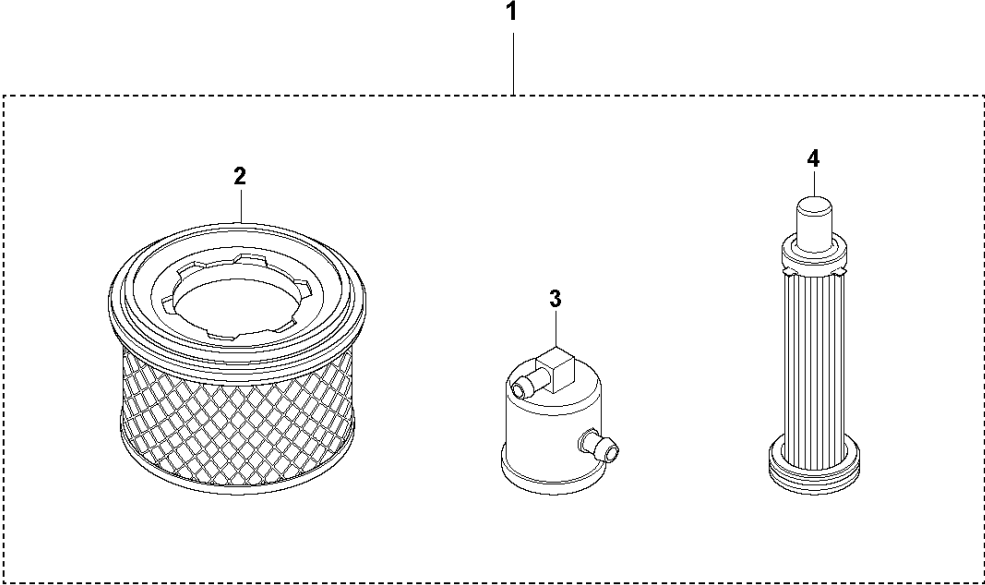

Z LG 400
6 MONTHS / 250 HOURS SERVICE KIT LOMBARDINI

6 MONTHS / EVERY 250 HOURS KIT - LOMBARDINI LG 400, 967855401, 967855402, 967896401, 967896403, 2019-08

Ref	Part No	Description	Remark	QTY KIT	
1	595 13 24-01	SERVICE KIT	6 months	1	
2	594 19 74-01	AIR FILTER		1	1
3	594 19 73-01	FUEL FILTER		1	1
4	594 19 75-01	OIL FILTER	Internal	1	1