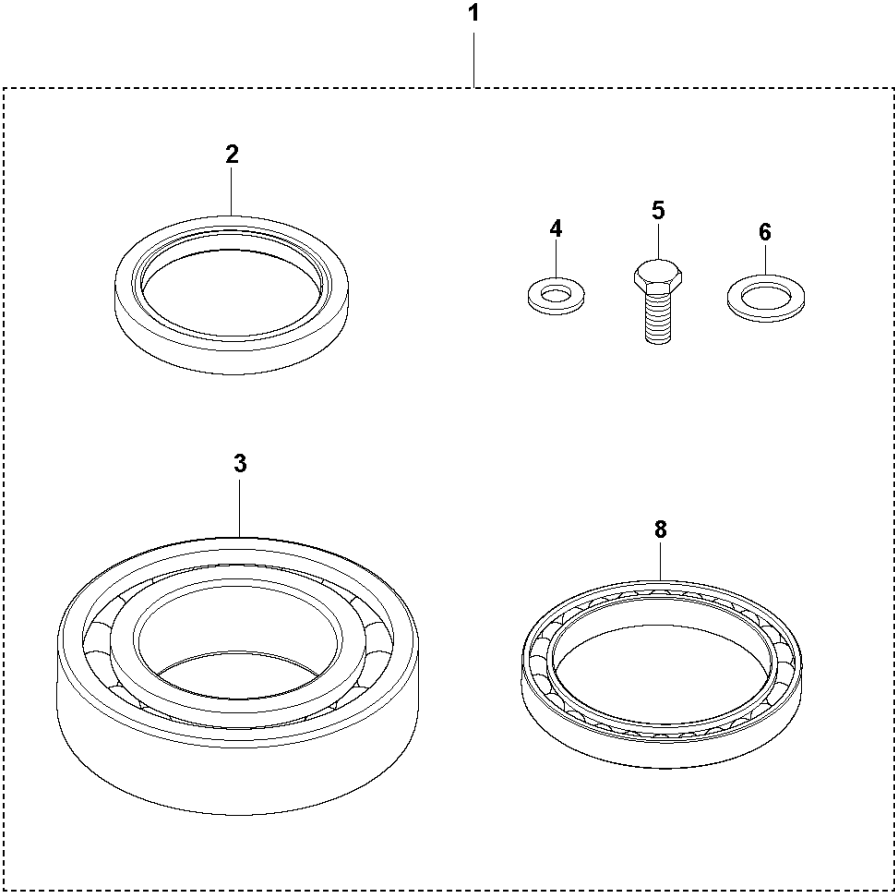

AB LG 400
ECCENTRIC ELEMENT REPAIR KIT

ECCENTRIC ELEMENT REPAIR KIT
2019-08

LG 400, 967855401, 967855402, 967896401, 967896403,

Ref	Part No	Description	Remark	QTY	KIT
1	594 19 68-01	REPAIR KIT		1	
2	594 54 74-01	SEALING		1	1
3	594 54 69-01	ROLLER BEARING		4	1
4	595 03 65-01	WASHER		16	1
5	595 10 98-01	SCREW		16	1
6	595 51 43-01	WASHER		1	1
8	594 54 76-01	BALL BEARING		2	1