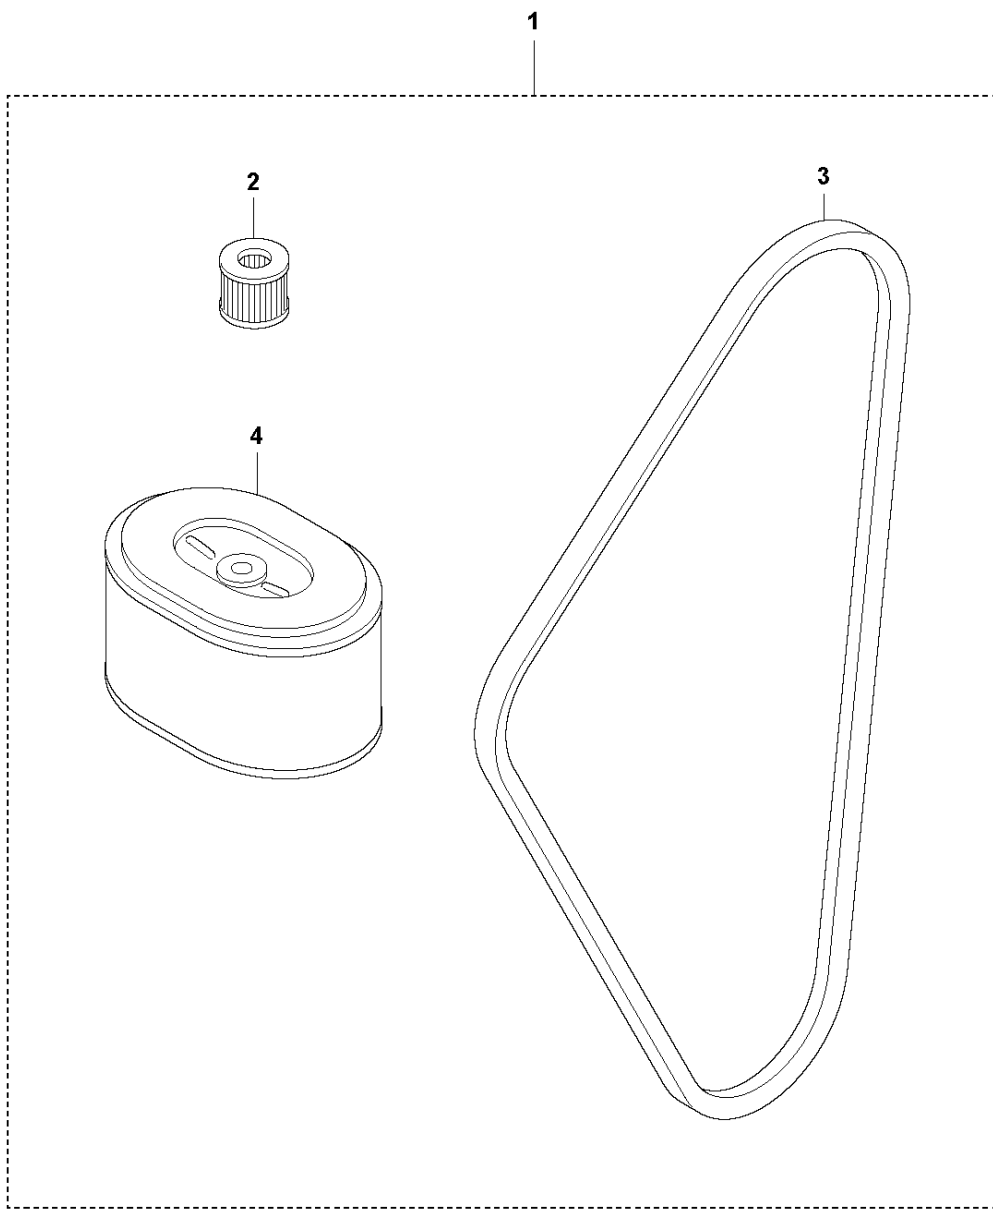

W LG 400
12 MONTHS / 500 HOURS SERVICE KIT - HONDA

12 MONTHS / 500 HOURS SERVICE KIT - HONDA LG 400, 967855401, 967855402, 967896401,
967896403, 2019-08

Ref	Part No	Description	Remark	QTY KIT	
1	595 38 42-01	SERVICE KIT		1	
2	594 44 55-01	AIR FILTER		1	1
3	594 65 13-01	V-BELT		2	1
4	594 19 81-01	AIR FILTER		1	1