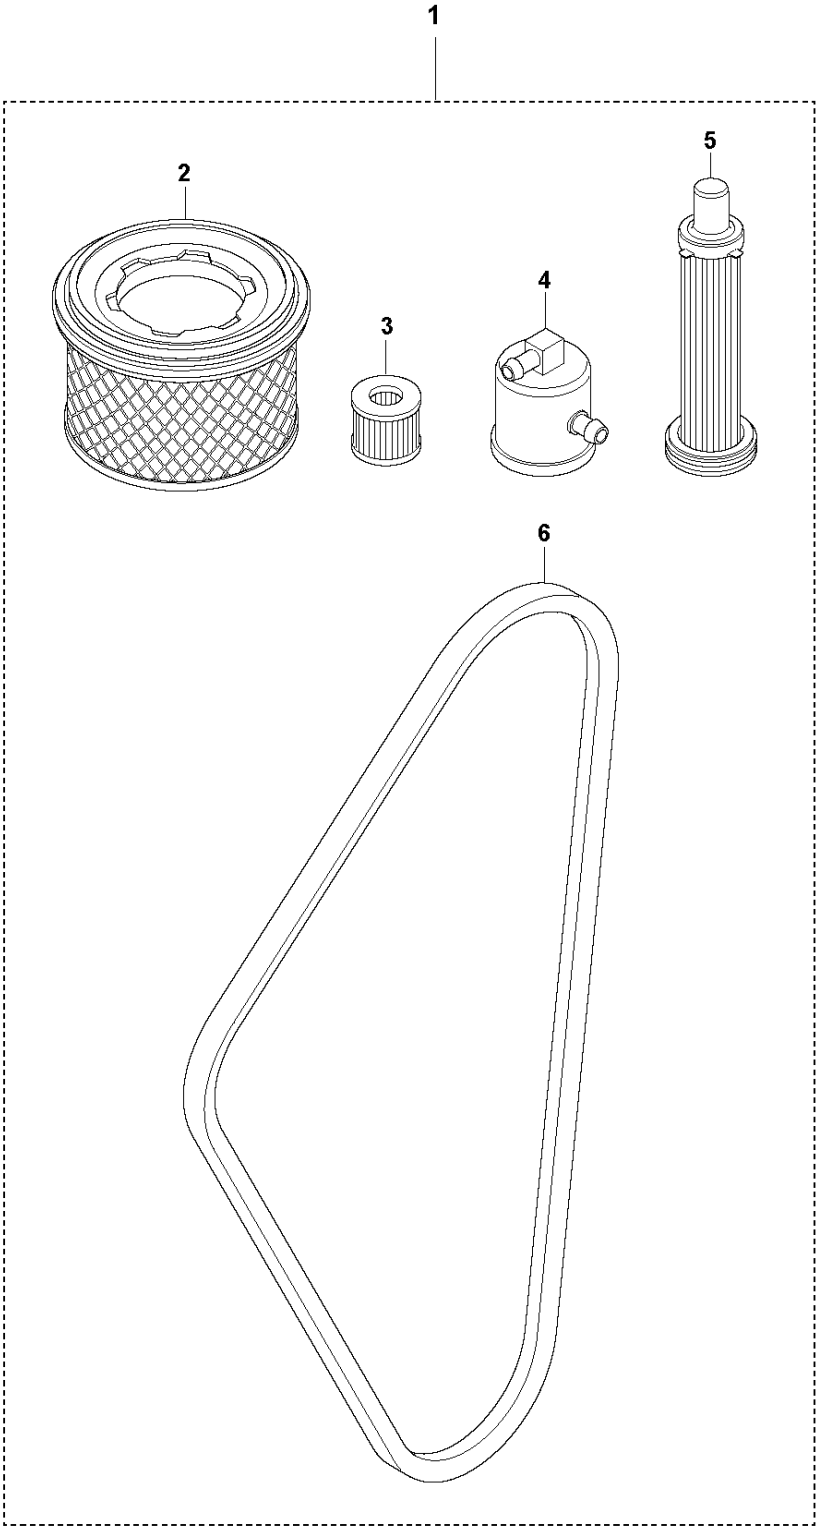

Y LG 400
12 MONTHS / 500 HOURS SERVICE KIT - LOMBARDINI

12 MONTHS / 500 HOURS SERVICE KIT - LOMBARDINI
967896401, 967896403, 2019-08

LG 400, 967855401, 967855402,

Ref	Part No	Description	Remark	QTY KIT	
1	594 21 53-01	SERVICE KIT	12 months	1	
3	594 44 55-01	AIR FILTER		1	1
2	594 19 74-01	AIR FILTER		1	1
4	594 19 73-01	FUEL FILTER		1	1
5	594 19 75-01	OIL FILTER	Internal	1	1
6	594 33 29-01	BELT		2	1