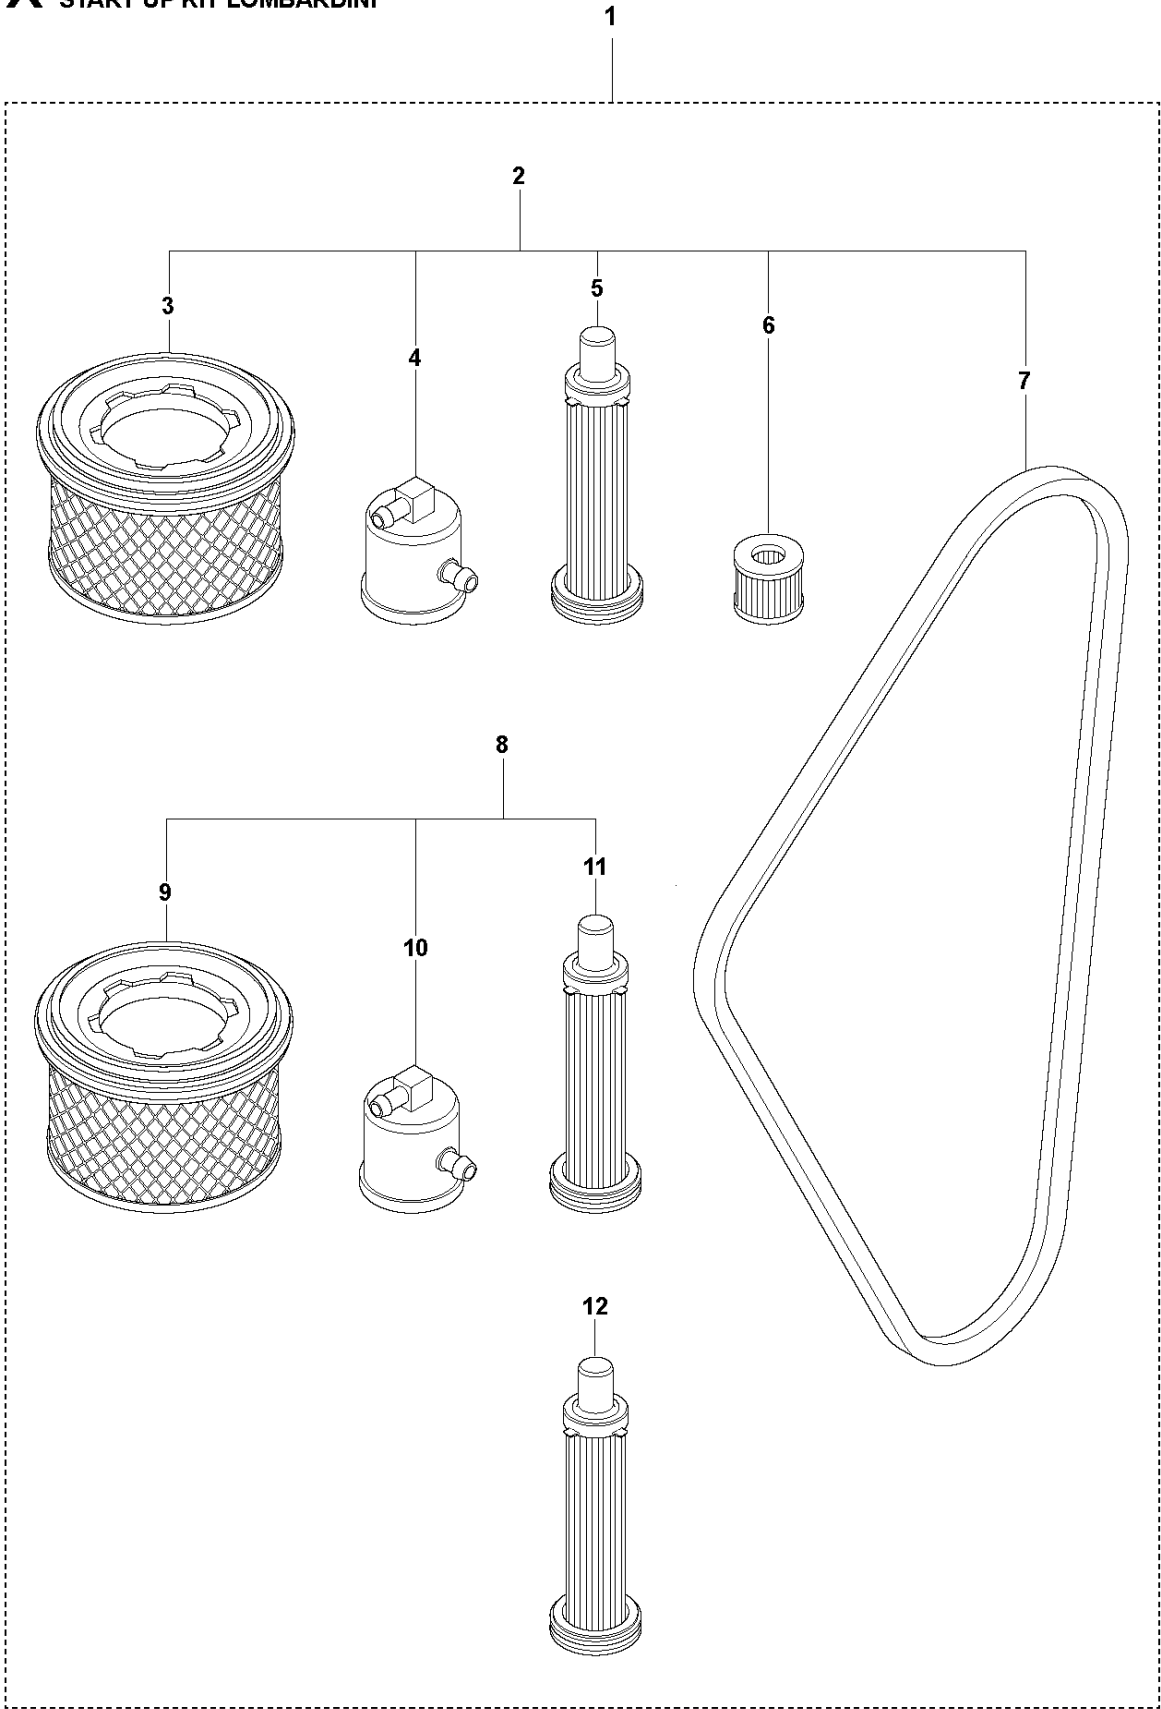

**X LG 400
START UP KIT LOMBARDINI**

START UP KIT - LOMBARDINI LG 400, 967855401, 967855402, 967896401, 967896403, 2019-08

Ref	Part No	Description	Remark	QTY KIT	
1	594 21 74-01	SERVICE KIT		1	
2	594 21 53-01	SERVICE KIT		1	1
3	594 19 74-01	AIR FILTER		1	1, 2
4	594 19 73-01	FUEL FILTER		1	1, 2
5	594 19 75-01	OIL FILTER		1	1, 2
6	594 44 55-01	AIR FILTER		1	1, 2
7	594 33 29-01	BELT		2	1, 2
8	595 13 24-01	SERVICE KIT		1	1
9	594 19 74-01	AIR FILTER		1	1, 8
10	594 19 73-01	FUEL FILTER		1	1, 8
11	594 19 75-01	OIL FILTER		1	1, 8
12	594 19 75-01	OIL FILTER		1	1