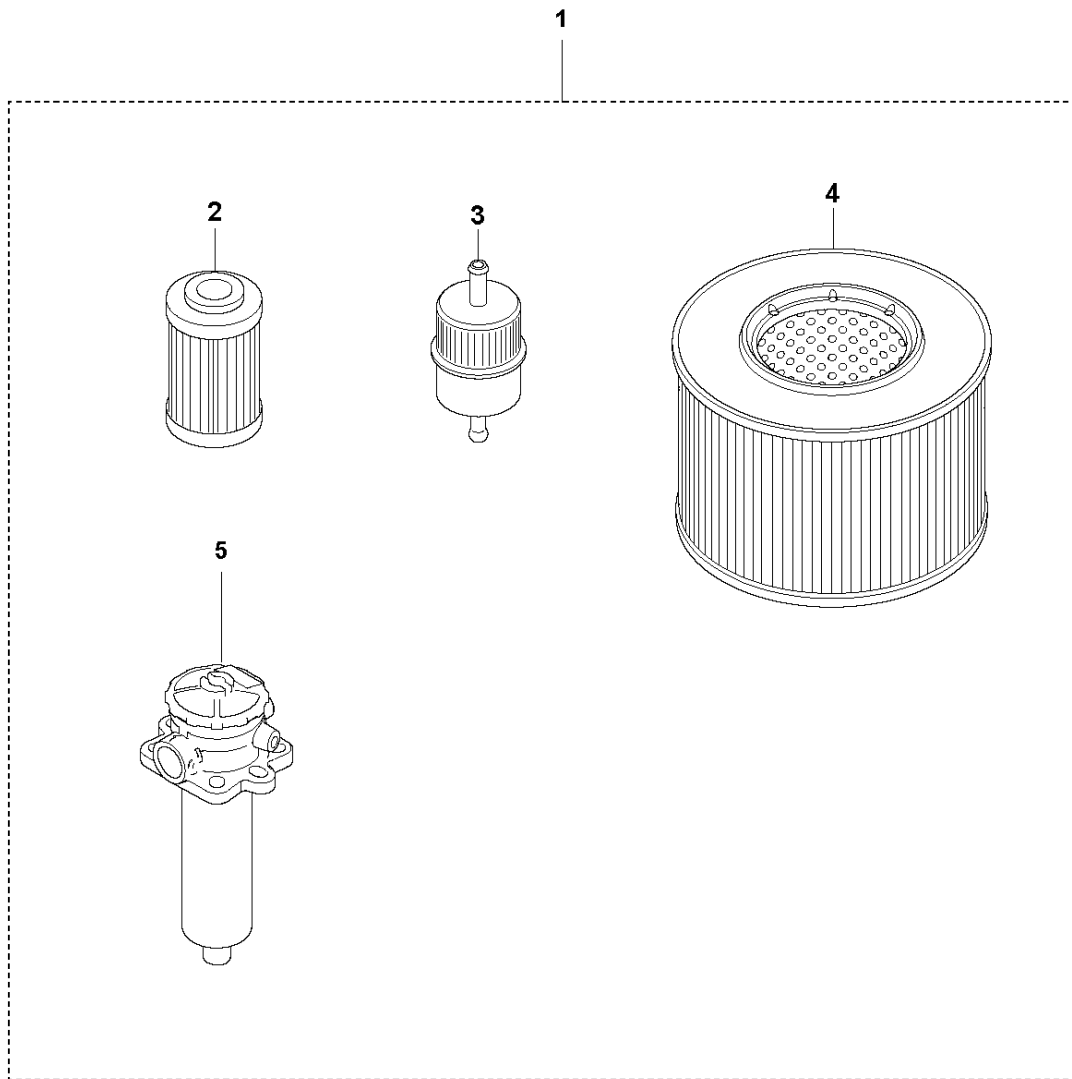

O LH 700
12 MONTHS / 500 HOURS SERVICE KIT

12 MONTHS / 500 HOURS SERVICE KIT - HATZ
967897204, 967897205, 967897206, 2019-08

LH 700, 967897201, 967897202, 967897203,

Ref	Part No	Description	Remark	QTY KIT	
1	595 38 41-01	SERVICE KIT		1	
2	594 30 24-01	OIL FILTER		1	1
3	594 57 99-01	FUEL FILTER		1	1
4	594 30 54-01	AIR FILTER		1	1
5	594 44 53-01	FILTER		1	1