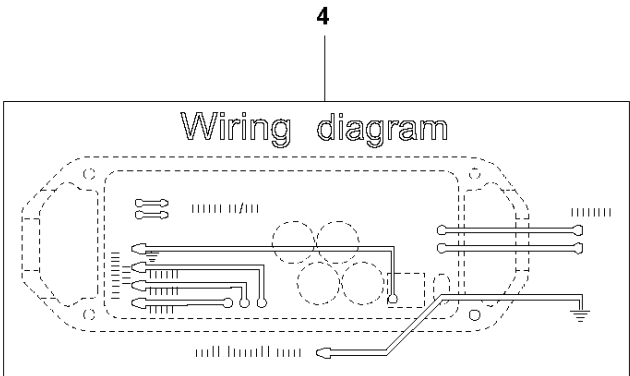

D SMART 65
DECALS

DECALS

SMART 65, 967938801, 2019-08

Ref	Part No	Description	Remark	QTY KIT
1	594 62 75-01	DECAL		1
2	595 50 49-01	LABEL		1
3	596 31 16-01	DECAL		1
4	594 62 26-01	DECAL		1